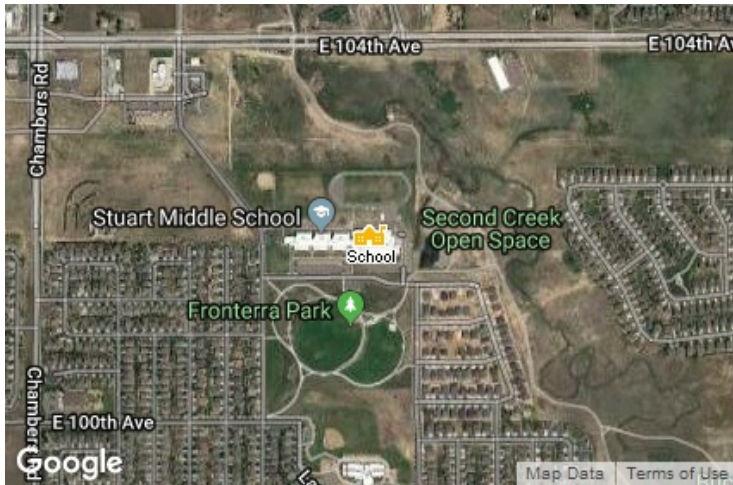

Kentwood Real Estate
4949 S. Niagara Street
#400
Denver, CO 80237

School: Stuart Middle School

School Details

Name
Stuart Middle School

Level
Middle

Type
Public

Grades Served
6-8

School District
Brighton School District No. 27J

Address
15955 East 101St Way,
Commerce City, CO 80022

Phone
(720) 685-5500

School Facts

Stuart Middle School

Brighton School District No. 27J

Overall Grade

C-

C