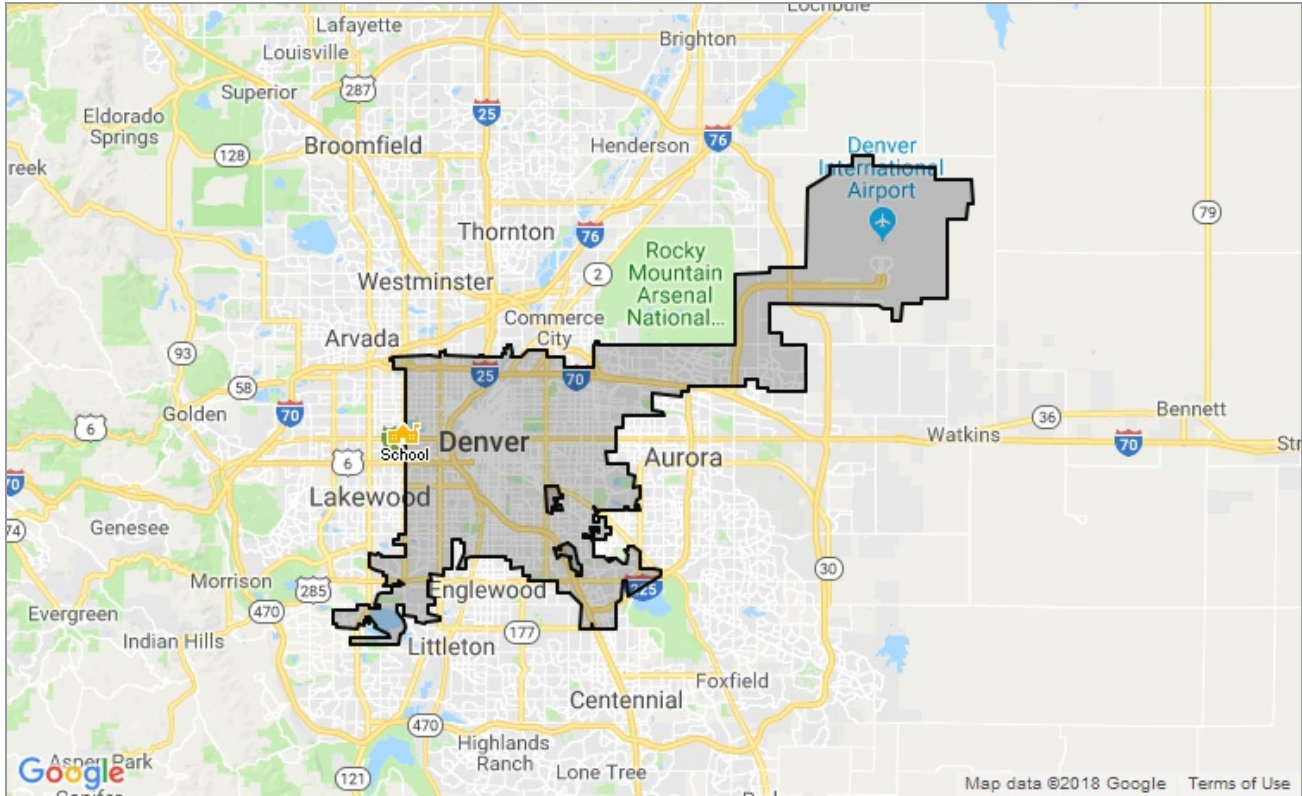

SCHOOL REPORT

Beth Jacob High School

Denver, Colorado

Presented by

The Hotz Group
REALTOR®

Mobile: (303) 359-7373 | Fax: (303) 773-3399 | Fax: (303) 773-1203

Main: meredith@larryhotz.com | Main: larry@larryhotz.com | Main: ehotz@alldenverrealestate.com
Agent: <http://www.larryhotz.com>

Kentwood Real Estate
4949 S. Niagara Street
#400
Denver, CO 80237