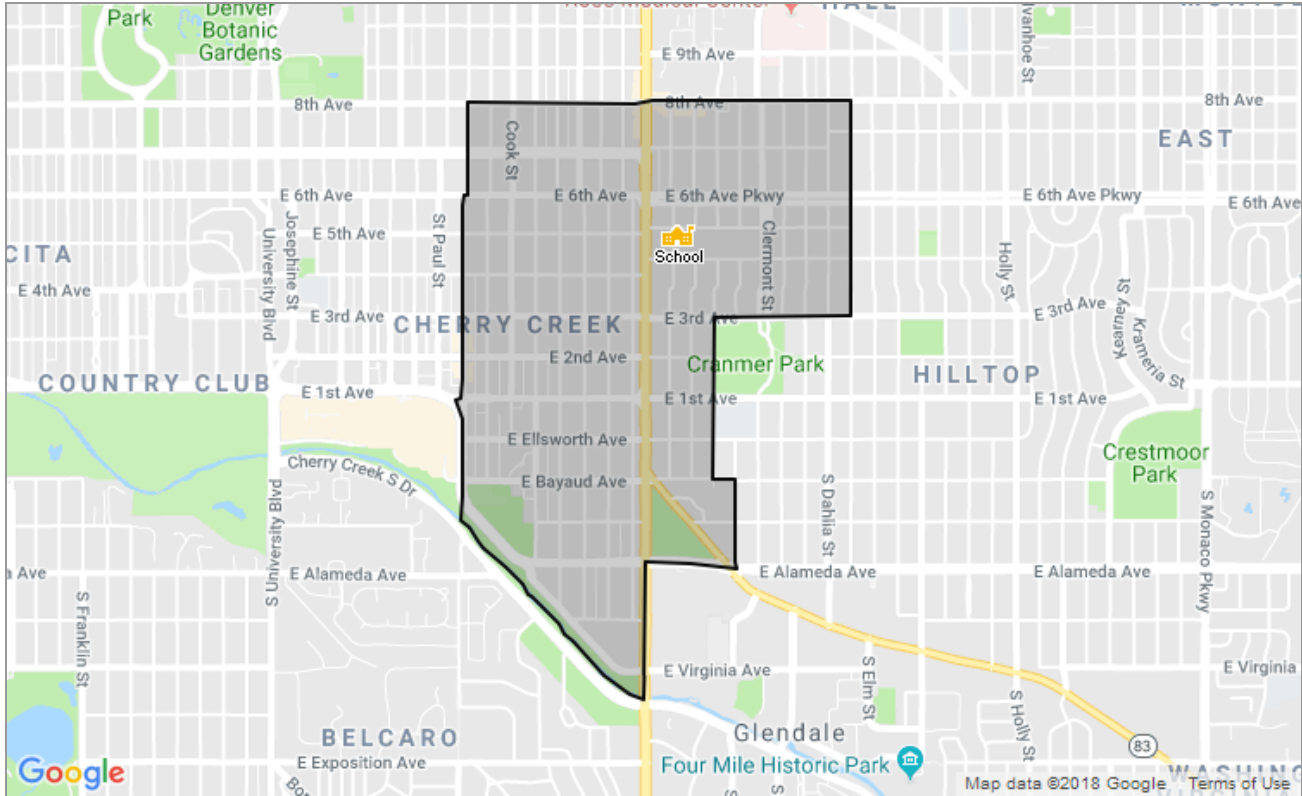

SCHOOL REPORT

Steck Elementary School

Denver, Colorado

Presented by

The Hotz Group
REALTOR®

Mobile: (303) 359-7373 | Fax: (303) 773-3399 | Fax: (303) 773-1203

Main: meredith@larryhotz.com | Main: larry@larryhotz.com | Main: ehotz@alldenverrealestate.com
Agent: <http://www.larryhotz.com>

Kentwood Real Estate
4949 S. Niagara Street
#400
Denver, CO 80237