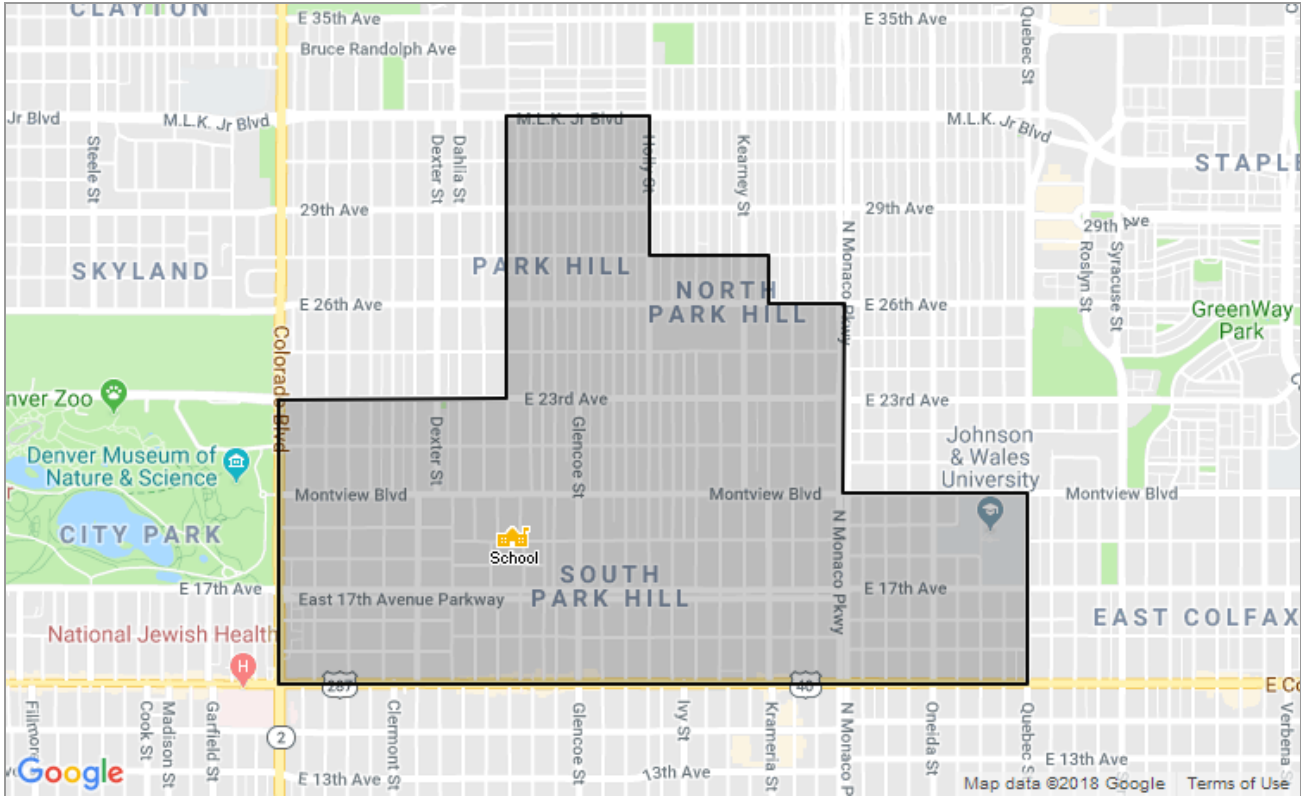

SCHOOL REPORT

Park Hill School

Denver, Colorado

Presented by

The Hotz Group
REALTOR®

Mobile: (303) 359-7373 | Fax: (303) 773-3399 | Fax: (303) 773-1203

Main: meredith@larryhotz.com | Main: larry@larryhotz.com | Main: ehotz@alldenverrealestate.com
Agent: <http://www.larryhotz.com>

Kentwood Real Estate
4949 S. Niagara Street
#400
Denver, CO 80237