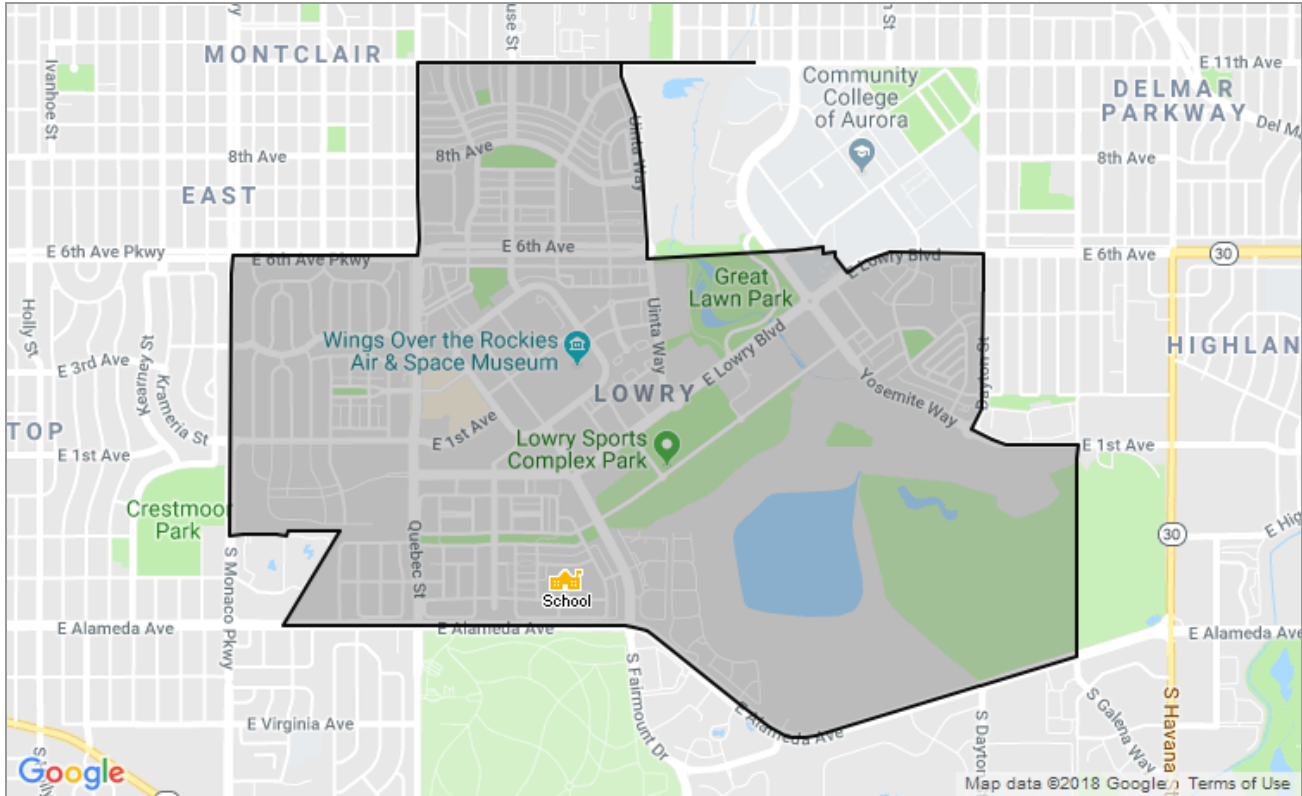

SCHOOL REPORT

Lowry Elementary School

Denver, Colorado

Presented by

The Hotz Group
REALTOR®

Mobile: (303) 359-7373 | Fax: (303) 773-3399 | Fax: (303) 773-1203

Main: meredith@larryhotz.com | Main: larry@larryhotz.com | Main: ehotz@alldenverrealestate.com
Agent: <http://www.larryhotz.com>

Kentwood Real Estate
4949 S. Niagara Street
#400
Denver, CO 80237