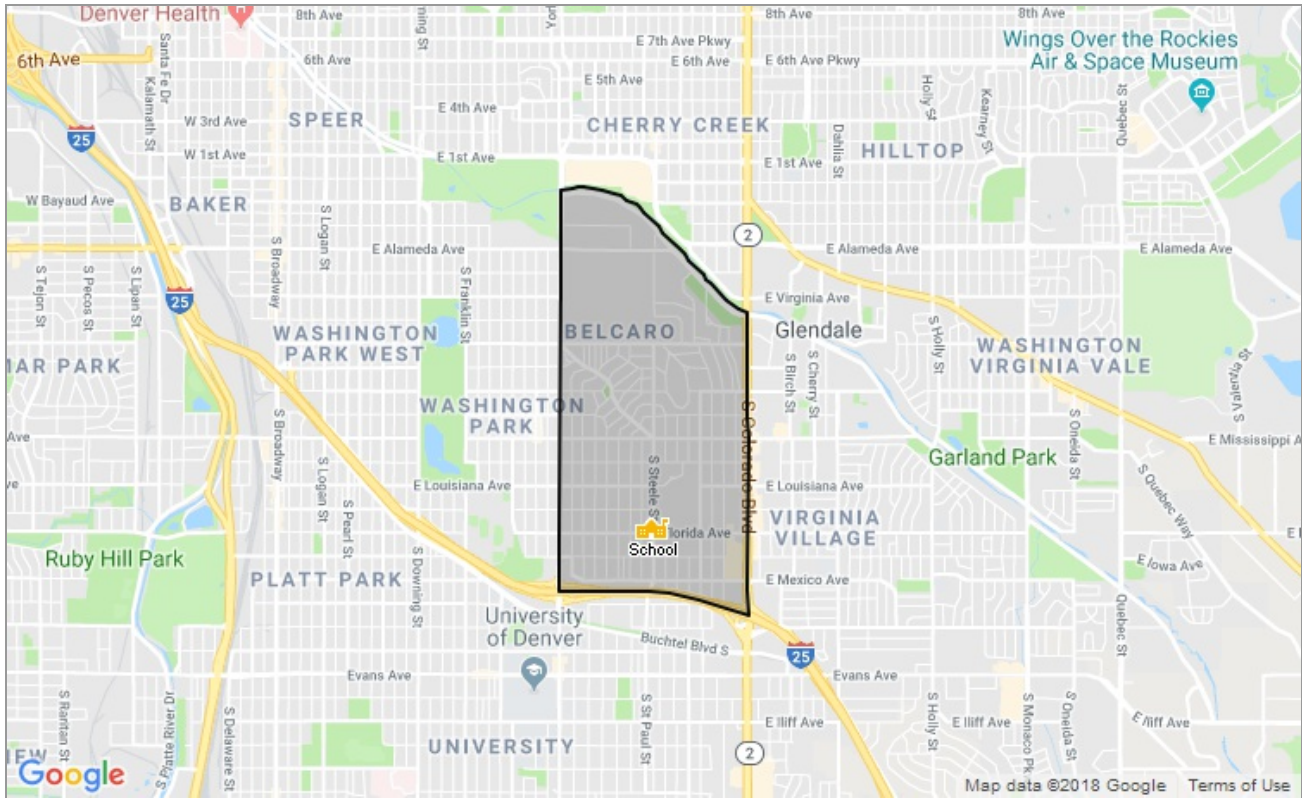

SCHOOL REPORT

Cory Elementary School

Denver, Colorado

Presented by

The Hotz Group
REALTOR®

Mobile: (303) 359-7373 | Fax: (303) 773-3399 | Fax: (303) 773-1203

Main: meredith@larryhotz.com | Main: larry@larryhotz.com | Main: ehotz@alldenverrealestate.com
Agent: <http://www.larryhotz.com>

Kentwood Real Estate
4949 S. Niagara Street
#400
Denver, CO 80237