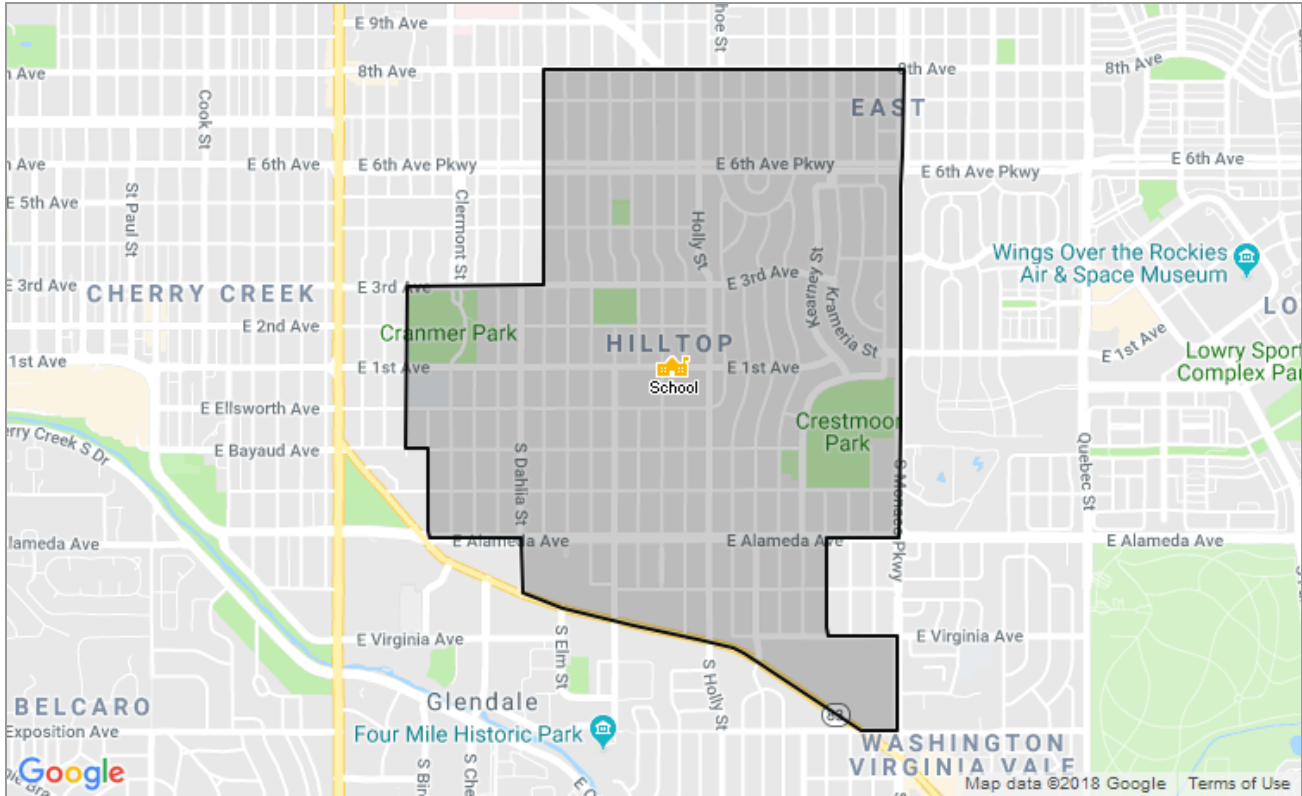

SCHOOL REPORT

Carson Elementary School

Denver, Colorado

Presented by

The Hotz Group
REALTOR®

Mobile: (303) 359-7373 | Fax: (303) 773-3399 | Fax: (303) 773-1203

Main: meredith@larryhotz.com | Main: larry@larryhotz.com | Main: ehotz@alldenverrealestate.com
Agent: <http://www.larryhotz.com>

Kentwood Real Estate
4949 S. Niagara Street
#400
Denver, CO 80237