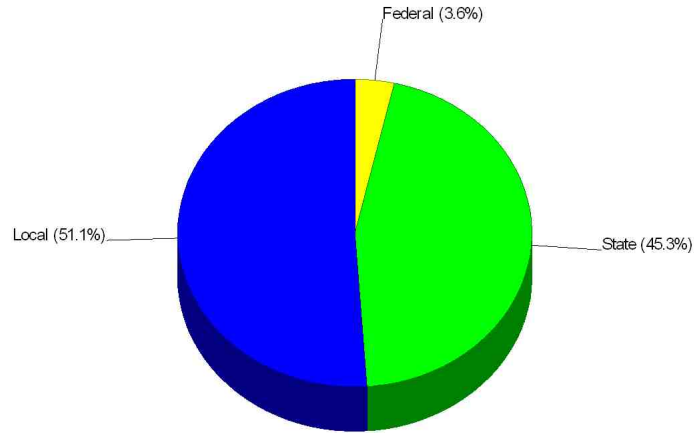

Larry Hotz, CRS, BROKER

Office: (877)378-8213

email: Larry@LarryHotz.com

Web: LARRYHOTZ.HomeLog.com

School Funding FOR LITTLETON 6

Prepared by Larry Hotz, CRS, BROKER