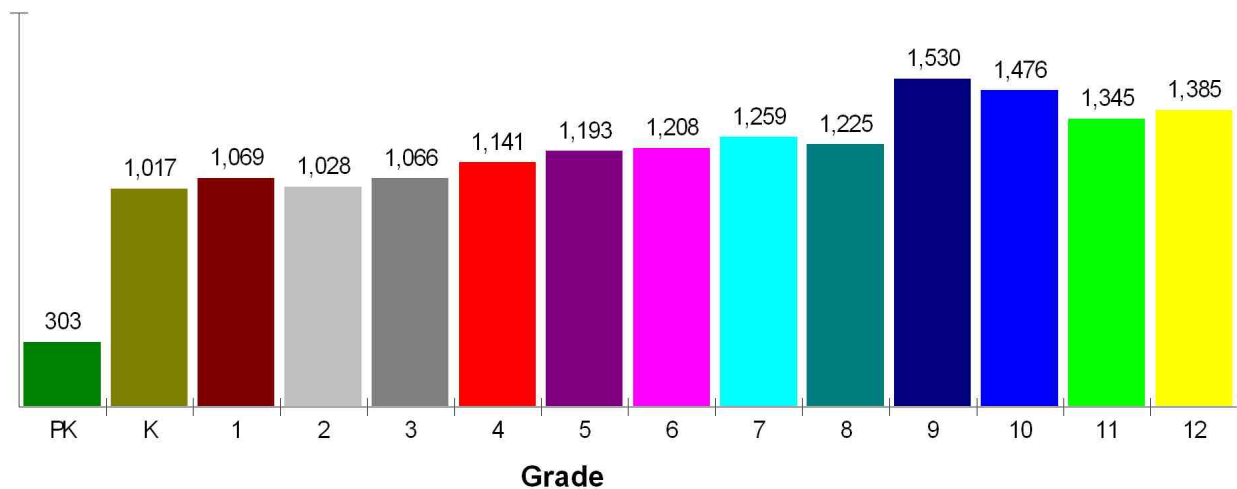

Larry Hotz, CRS, BROKER

Office: (877)378-8213

email: Larry@LarryHotz.com

Web: LARRYHOTZ.HomeLog.com

**General Facts
FOR LITTLETON 6**

LITTLETON 6
5776 SOUTH CROCKER STREET
LITTLETON, CO 80120

Type:	(303)347-3300	Independent Local District
Grade Range:		PK - 12
Schools:		25
Teacher:		946
Students:		16,245
Student/Teacher Ratio:		17.2 To 1
Student/Librarian Ratio:		1,249.6 To 1
Secondary Student/Guidance Ratio:		222.3 To 1

**Student Enrollment By Grade
FOR LITTLETON 6**

Total Enrollment = 16,245

National Enrollment Ranking: 421 of 15,679 (97th Percentile)

State Enrollment Ranking: 13 of 162 (92nd Percentile)

Prepared by Larry Hotz, CRS, BROKER