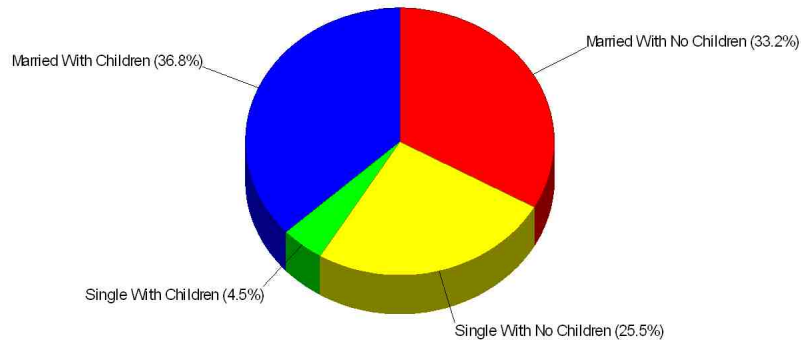

National Income Ranking

99th Percentile

Population For City of Greenwood Village

Population = 11,928

Land Area = 8.1 Square Miles

State Density Ranking

38th Percentile

**Population
Density**

Annualized
(Last 5 Years)

National Growth Ranking

80th Percentile

Larry Hotz, CRS, BROKER

Office: (877)378-8213

email: Larry@LarryHotz.com

Web: LARRYHOTZ.HomeLog.com

Age Breakdown For City of Greenwood Village

Average Age = 40.5 Years

Household Characteristics For City of Greenwood Village

70.0% Married
41.4% With Children

Prepared by Larry Hotz, CRS, BROKER

Larry Hotz, CRS, BROKER

Office: (877)378-8213

email: Larry@LarryHotz.com