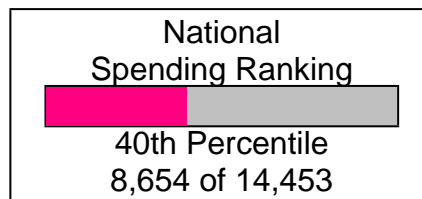

**School Expenditures
FOR LITTLETON 6**

**Expenditures Per Student
\$9,113**

Prepared by Larry Hotz, CRS, BROKER

Larry Hotz, CRS, BROKER

Office: (877)378-8213

email: Larry@LarryHotz.com

Web: LARRYHOTZ.HomeLog.com