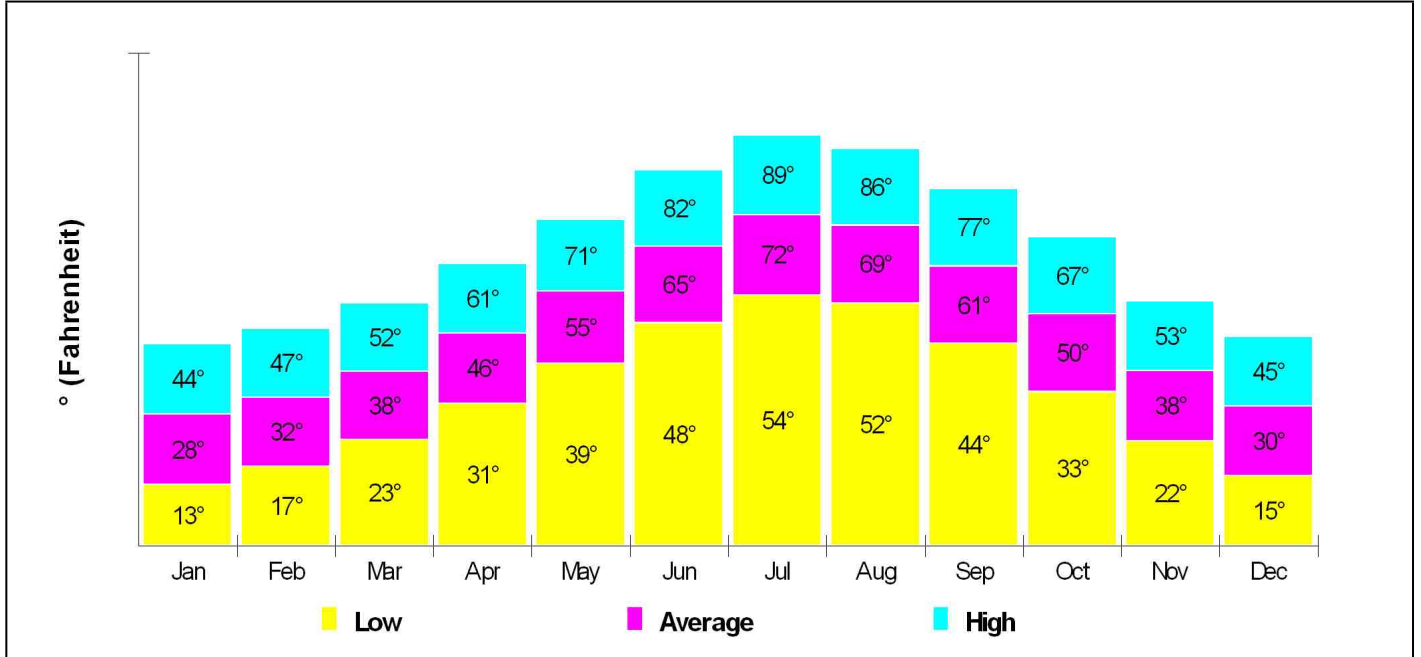

Larry Hotz, CRS, BROKER

Office: (877)378-8213

email: Larry@LarryHotz.com

Web: LARRYHOTZ.HomeLog.com

Temperature
Measured at CHERRY CREEK DAM, CO (elevation = 5,647ft.)