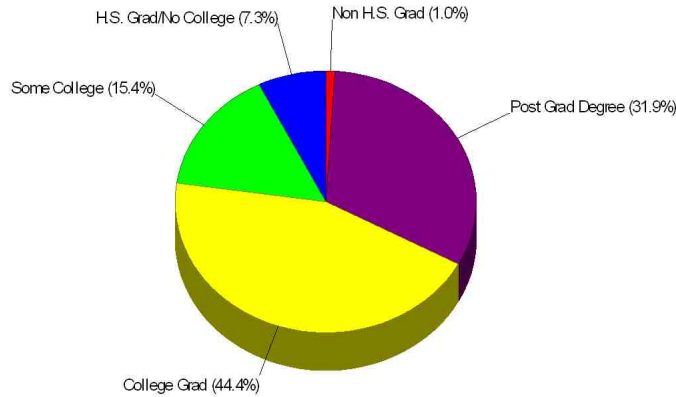

Larry Hotz, CRS, BROKER

Office: (877)378-8213

email: Larry@LarryHotz.com

Web: LARRYHOTZ.HomeLog.com

**Adult Education Level
For City of Greenwood Village**

**99.0% High School Graduates
76.3% College Graduates**

Employment

For City of Greenwood Village

Average Travel Time To Work = 22.7 Minutes