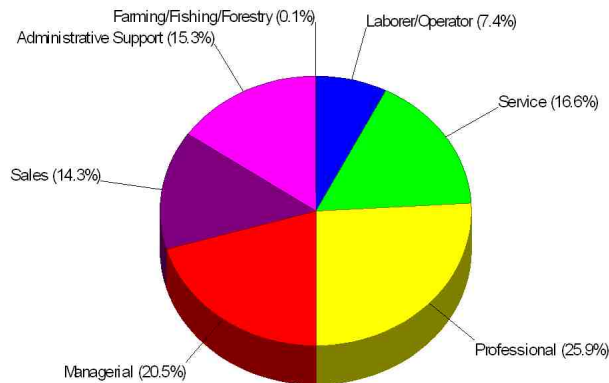

**Employment
For Area of Southwest Arapahoe
Average Travel Time To Work = 25.6 Minutes**

Occupation

Prepared by Larry Hotz, CRS, BROKER