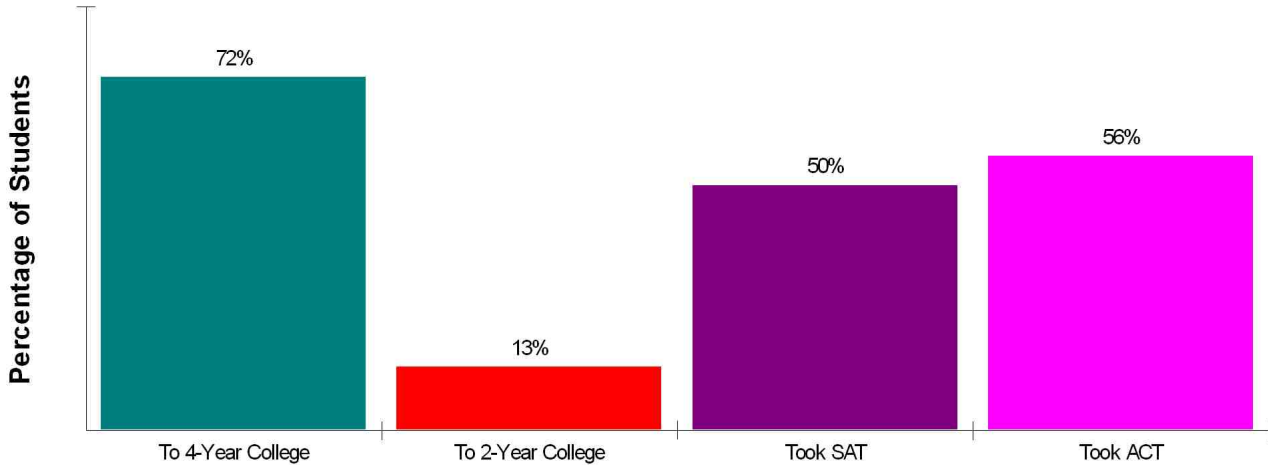

Larry Hotz, CRS, BROKER

Office: (877)378-8213

email: Larry@LarryHotz.com

Web: LARRYHOTZ.HomeLog.com

**High School Statistics
FOR LITTLETON 6**

Average SAT Scores: 1074 (Math 548 Verbal 526)
Average ACT Scores: 21.6
National Merit Finalists: 33