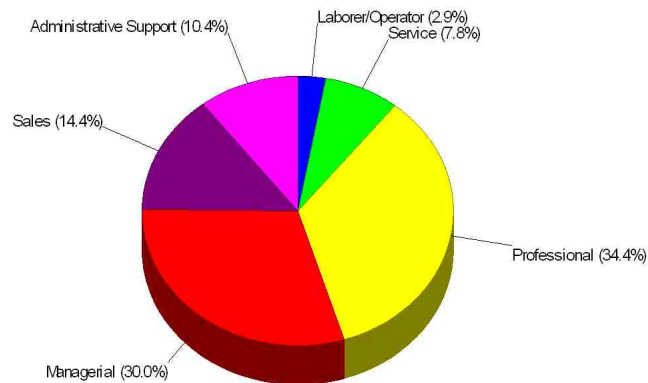

Average Age = 40.5 Years

Household Characteristics For City of Greenwood Village

70.0% Married
41.4% With Children

Prepared by Larry Hotz, CRS, BROKER

Larry Hotz, CRS, BROKER

Office: (877)378-8213

email: Larry@LarryHotz.com

Web: LARRYHOTZ.HomeLog.com

**Adult Education Level
For City of Greenwood Village**

**99.0% High School Graduates
76.3% College Graduates**

Employment

For City of Greenwood Village

Average Travel Time To Work = 22.7 Minutes

Occupation

Prepared by Larry Hotz, CRS, BROKER

Income For Area of Southwest Arapahoe

Population For Area of Southwest Arapahoe

Population = 196,733
Land Area = 69.4 Square Miles

Larry Hotz, CRS, BROKER

Office: (877)378-8213