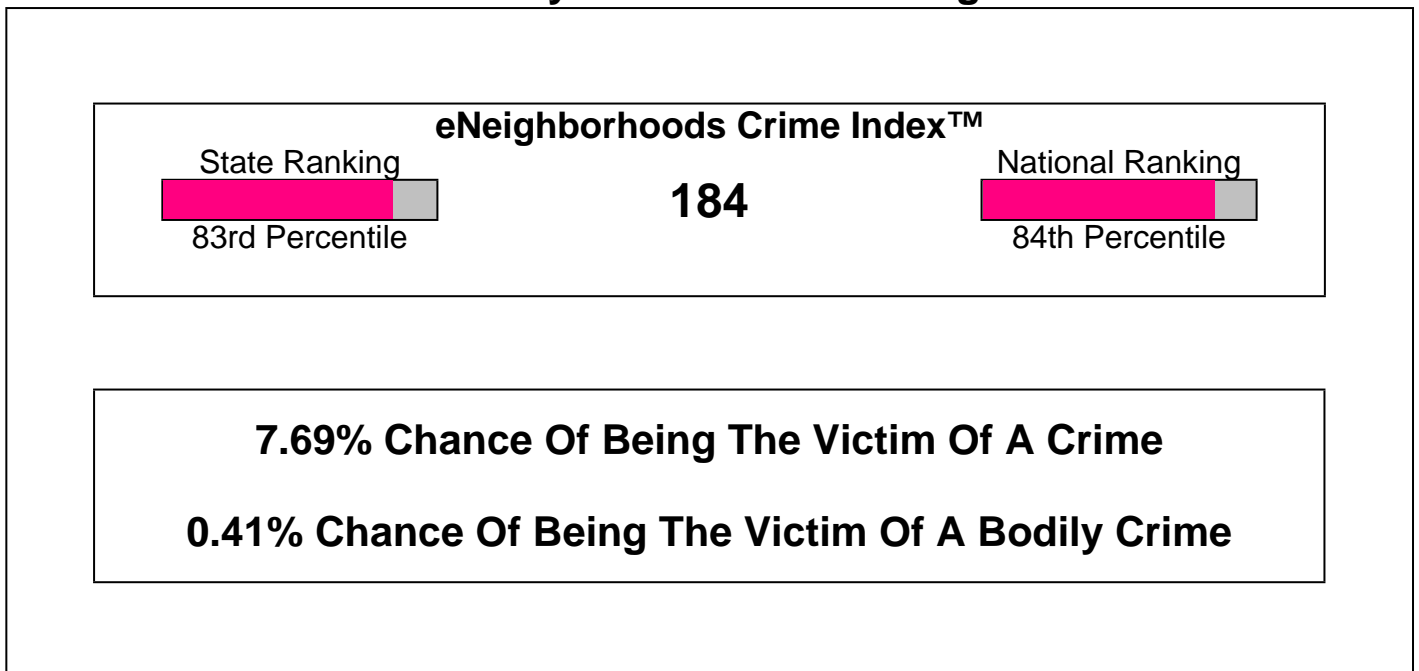

Crime Index For City of Greenwood Village

Prepared by Larry Hotz, CRS, BROKER