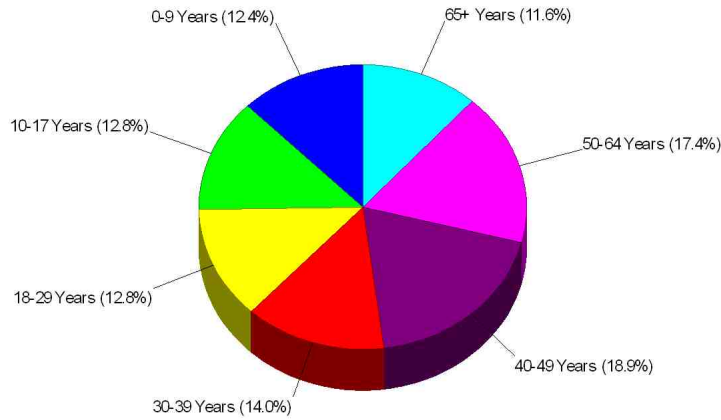

Average Age = 40.5 Years

Household Characteristics For City of Greenwood Village

70.0% Married
41.4% With Children

Prepared by Larry Hotz, CRS, BROKER

Larry Hotz, CRS, BROKER

Office: (877)378-8213

email: Larry@LarryHotz.com

Occupation

Prepared by Larry Hotz, CRS, BROKER

Income For Area of Southwest Arapahoe

Population For Area of Southwest Arapahoe

Population = 196,733
Land Area = 69.4 Square Miles

Larry Hotz, CRS, BROKER

Office: (877)378-8213

email: Larry@LarryHotz.com

Web: LARRYHOTZ.HomeLog.com

**Age Breakdown
For Area of Southwest Arapahoe
Average Age = 38.7 Years**

**Household Characteristics
For Area of Southwest Arapahoe**

**55.2% Married
33.6% With Children**