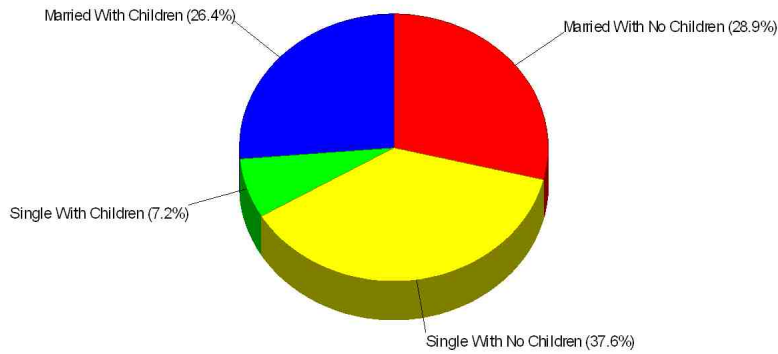

Average Age = 40.5 Years

Household Characteristics For City of Greenwood Village

70.0% Married
41.4% With Children

Prepared by Larry Hotz, CRS, BROKER

Larry Hotz, CRS, BROKER

Office: (877)378-8213

email: Larry@LarryHotz.com

Occupation

Prepared by Larry Hotz, CRS, BROKER

Income For Area of Southwest Arapahoe

Population For Area of Southwest Arapahoe

Population = 196,733
Land Area = 69.4 Square Miles

Larry Hotz, CRS, BROKER

Office: (877)378-8213

email: Larry@LarryHotz.com

Web: LARRYHOTZ.HomeLog.com

**Age Breakdown
For Area of Southwest Arapahoe
Average Age = 38.7 Years**

**Household Characteristics
For Area of Southwest Arapahoe**

**55.2% Married
33.6% With Children**