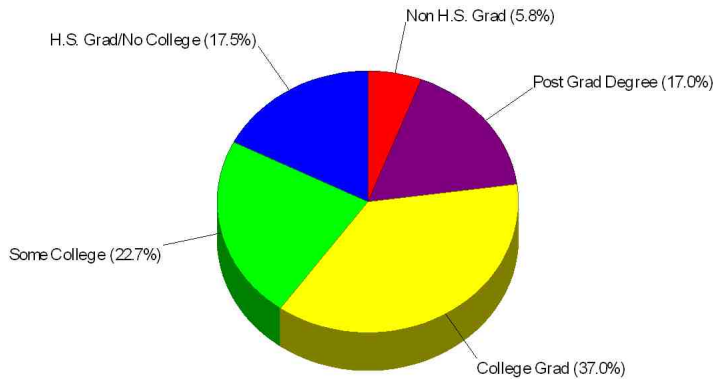

email: Larry@LarryHotz.com

Web: LARRYHOTZ.HomeLog.com

**Age Breakdown
For Area of Southwest Arapahoe
Average Age = 38.7 Years**

**Household Characteristics
For Area of Southwest Arapahoe**

**55.2% Married
33.6% With Children**

Prepared by Larry Hotz, CRS, BROKER

Larry Hotz, CRS, BROKER

Office: (877)378-8213

email: Larry@LarryHotz.com

Web: LARRYHOTZ.HomeLog.com

**Adult Education Level
For Area of Southwest Arapahoe**

**94.2% High School Graduates
54.0% College Graduates**