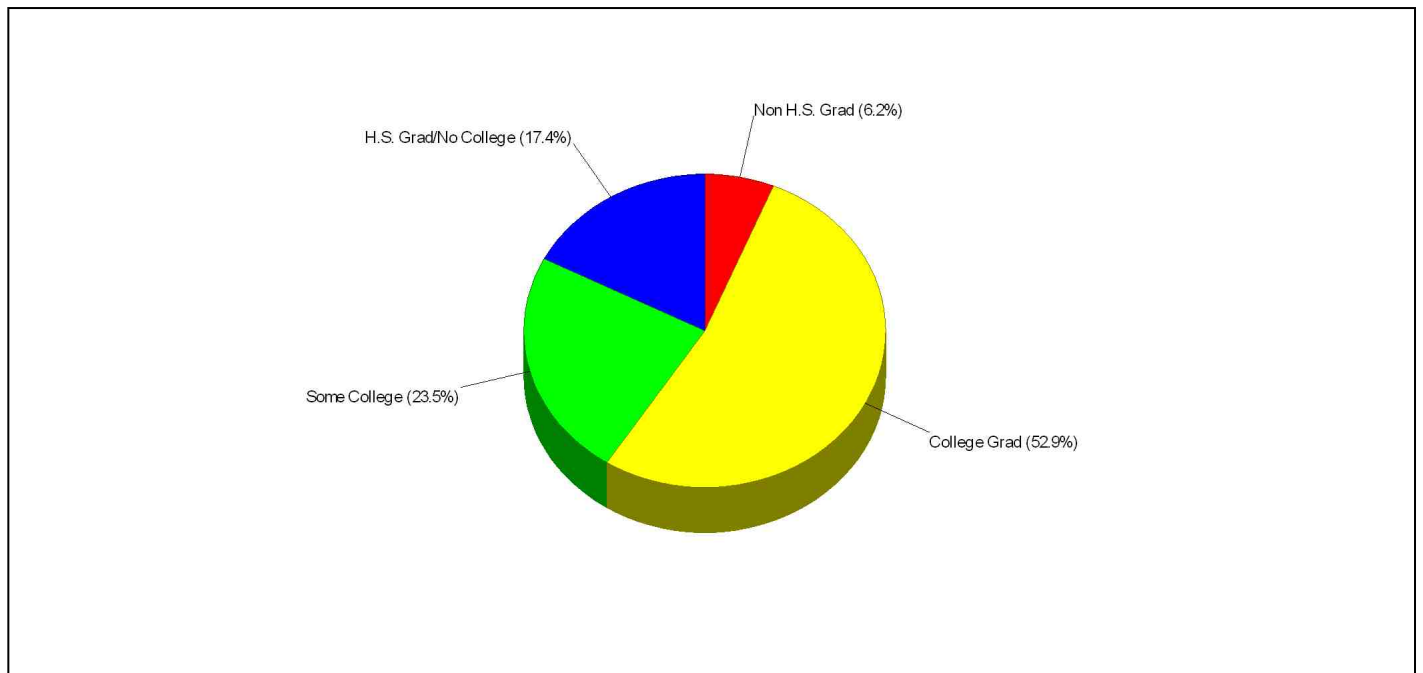

**Parent Education Level
FOR LITTLETON 6**

Prepared by Larry Hotz, CRS, BROKER