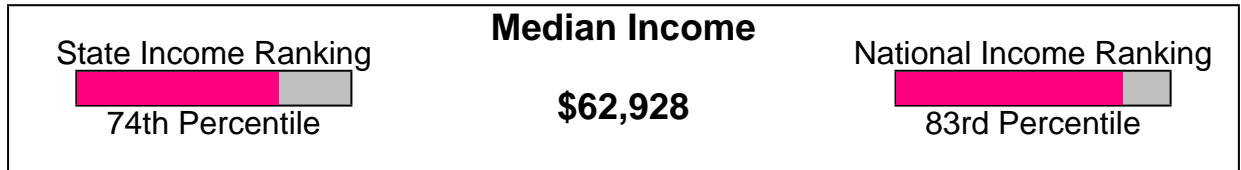

Average Age = 40.5 Years

Household Characteristics For City of Greenwood Village

70.0% Married
41.4% With Children

Prepared by Larry Hotz, CRS, BROKER

Larry Hotz, CRS, BROKER

Office: (877)378-8213

email: Larry@LarryHotz.com

Web: LARRYHOTZ.HomeLog.com

**Adult Education Level
For City of Greenwood Village**

**99.0% High School Graduates
76.3% College Graduates**

Employment

For City of Greenwood Village

Average Travel Time To Work = 22.7 Minutes

Occupation

Prepared by Larry Hotz, CRS, BROKER

Income For Area of Southwest Arapahoe

Population For Area of Southwest Arapahoe

Population = 196,733
Land Area = 69.4 Square Miles

Larry Hotz, CRS, BROKER

Office: (877)378-8213