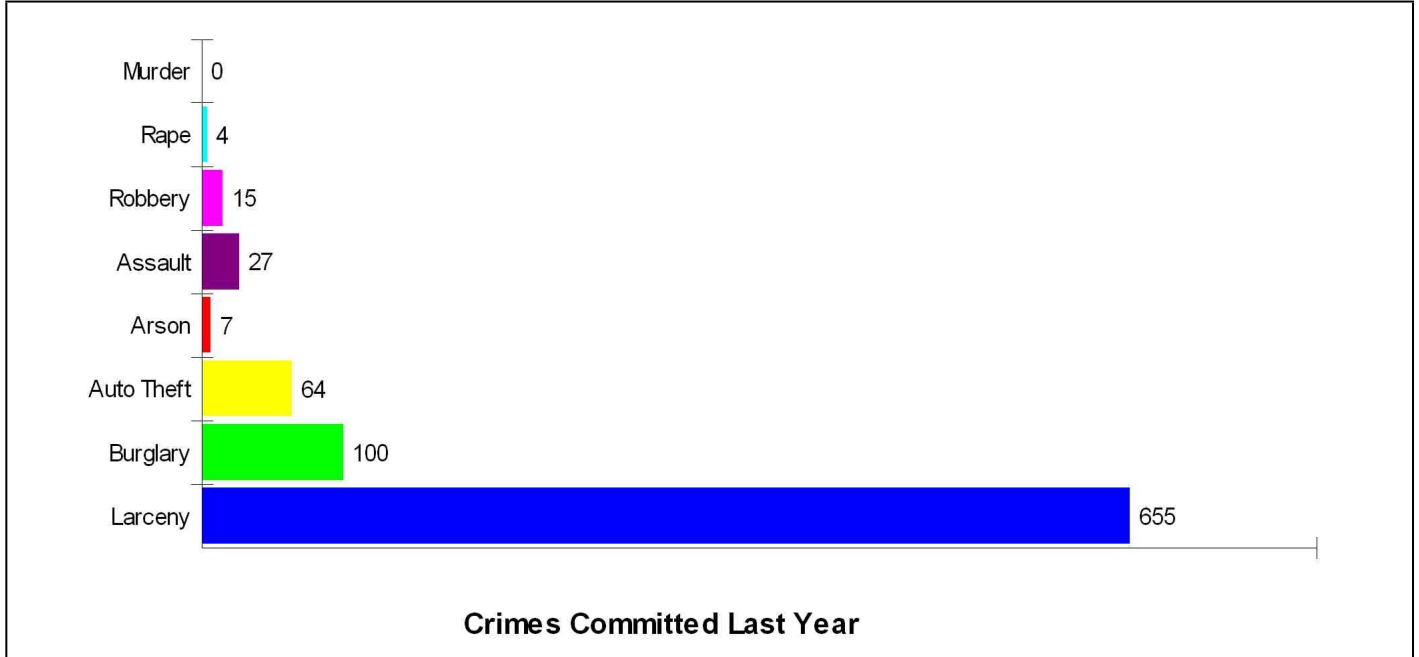

Larry Hotz, CRS, BROKER

Office: (877)378-8213

email: Larry@LarryHotz.com

Web: LARRYHOTZ.HomeLog.com

Crime Incidents For City of Greenwood Village