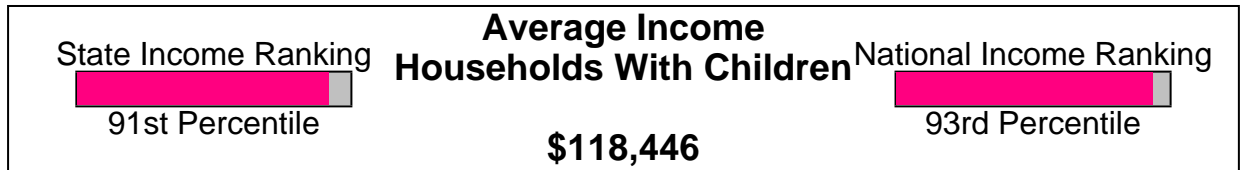

Average Age = 40.5 Years

Household Characteristics For City of Greenwood Village

70.0% Married
41.4% With Children

Prepared by Larry Hotz, CRS, BROKER

Larry Hotz, CRS, BROKER

Office: (877)378-8213

email: Larry@LarryHotz.com

Web: LARRYHOTZ.HomeLog.com

**Adult Education Level
For City of Greenwood Village**

**99.0% High School Graduates
76.3% College Graduates**

Employment

For City of Greenwood Village

Average Travel Time To Work = 22.7 Minutes

Occupation

Prepared by Larry Hotz, CRS, BROKER

Income For Area of Southwest Arapahoe

Population For Area of Southwest Arapahoe

Population = 196,733
Land Area = 69.4 Square Miles

Larry Hotz, CRS, BROKER

Office: (877)378-8213

email: Larry@LarryHotz.com

Web: LARRYHOTZ.HomeLog.com

**Age Breakdown
For Area of Southwest Arapahoe
Average Age = 38.7 Years**

**Household Characteristics
For Area of Southwest Arapahoe**

**55.2% Married
33.6% With Children**