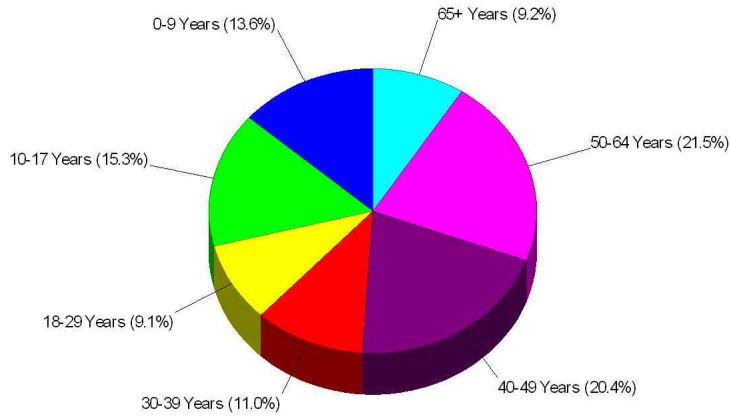

National Income Ranking

99th Percentile

Population For City of Greenwood Village

Population = 11,928

Land Area = 8.1 Square Miles

State Density Ranking

38th Percentile

**Population
Density**

1,471

Persons
Per Square Mile

National Density Ranking

47th Percentile

State Growth Ranking

68th Percentile

**Population
Growth Rate**

1.5%

Annualized
(Last 5 Years)

National Growth Ranking

80th Percentile

Larry Hotz, CRS, BROKER

Office: (877)378-8213

email: Larry@LarryHotz.com

Web: LARRYHOTZ.HomeLog.com

Age Breakdown For City of Greenwood Village

Average Age = 40.5 Years

Household Characteristics For City of Greenwood Village

70.0% Married
41.4% With Children

Prepared by Larry Hotz, CRS, BROKER

Larry Hotz, CRS, BROKER

Office: (877)378-8213

email: Larry@LarryHotz.com