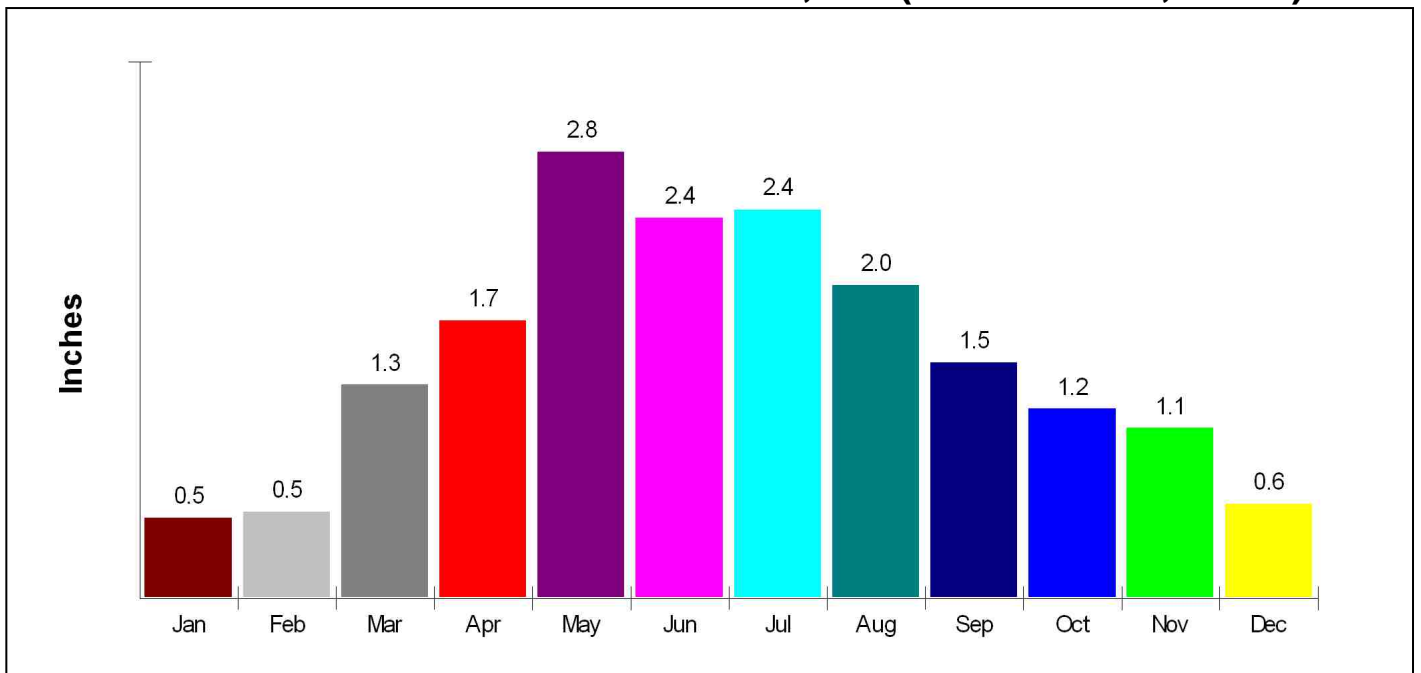

Average Precipitation
Measured at CHERRY CREEK DAM, CO (elevation = 5,647ft.)

Prepared by Larry Hotz, CRS, BROKER