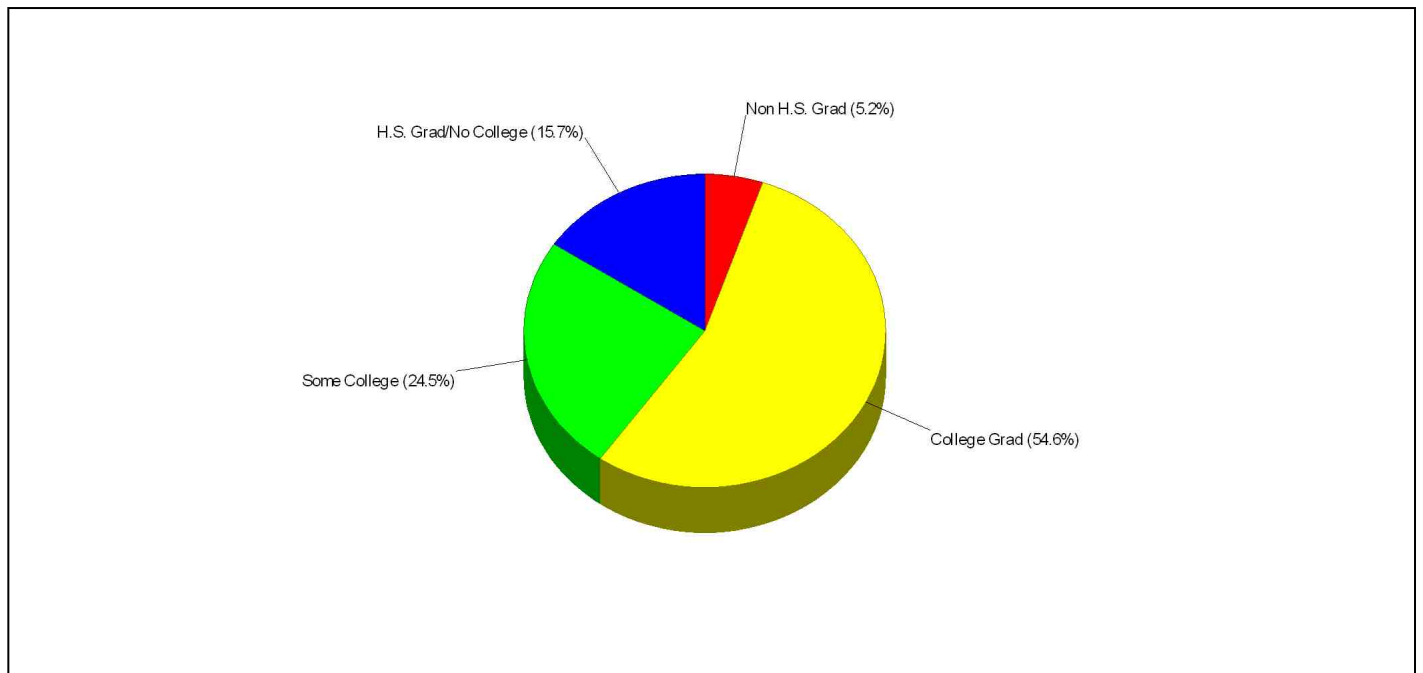

Parent Education Level FOR CHERRY CREEK 5

Prepared by Larry Hotz, CRS, BROKER