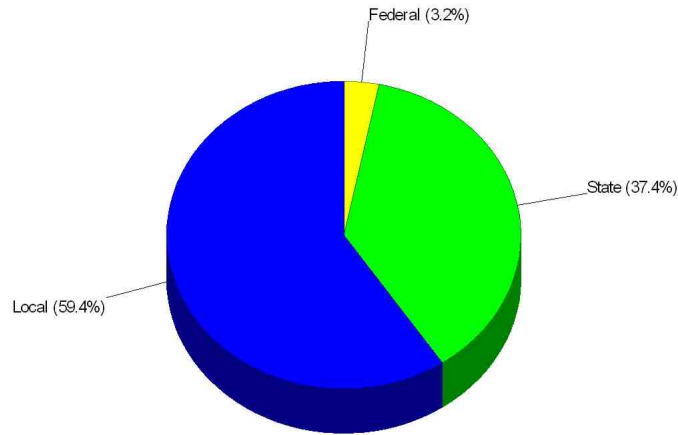

**Expenditures Per Student
\$8,707**

Prepared by Larry Hotz, CRS, BROKER

Larry Hotz, CRS, BROKER

Office: (877)378-8213

email: Larry@LarryHotz.com

Web: LARRYHOTZ.HomeLog.com

School Funding FOR CHERRY CREEK 5