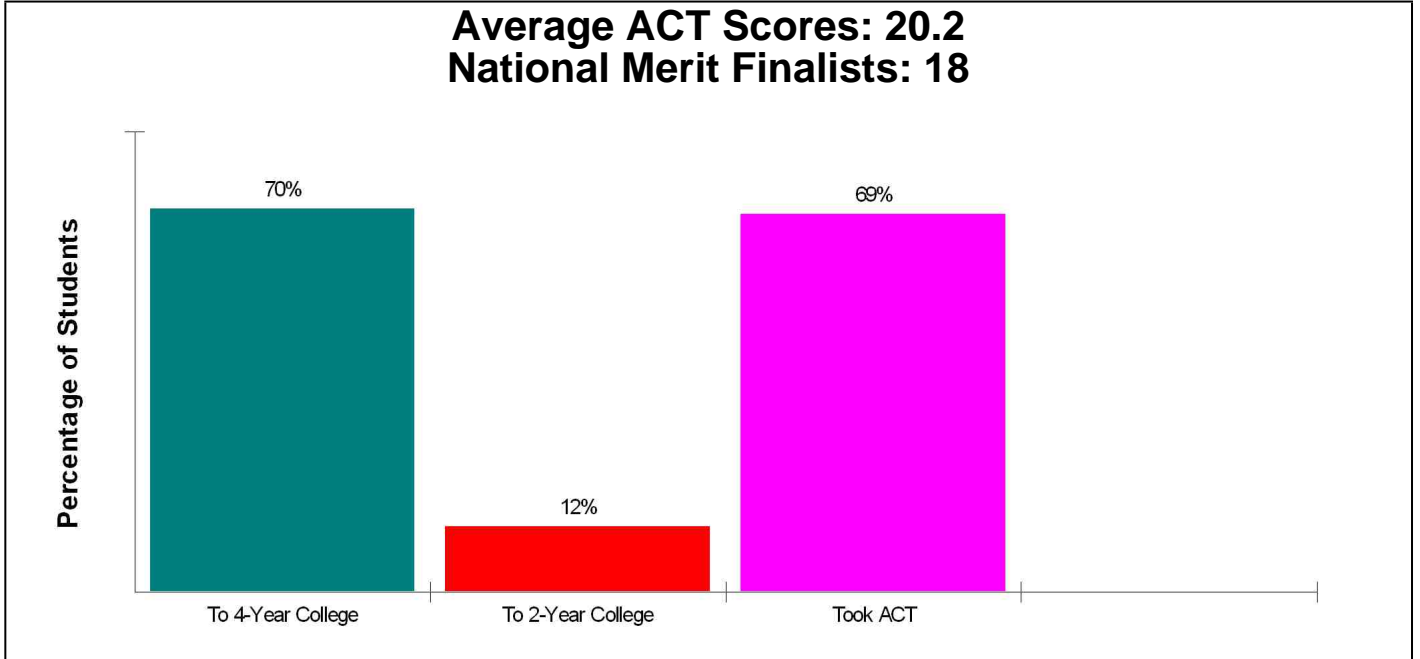

Larry Hotz, CRS, BROKER

Office: (877)378-8213

email: Larry@LarryHotz.com

Web: LARRYHOTZ.HomeLog.com

**High School Statistics
FOR CHERRY CREEK 5**

**Average ACT Scores: 20.2
National Merit Finalists: 18**

**School Expenditures
FOR CHERRY CREEK 5**