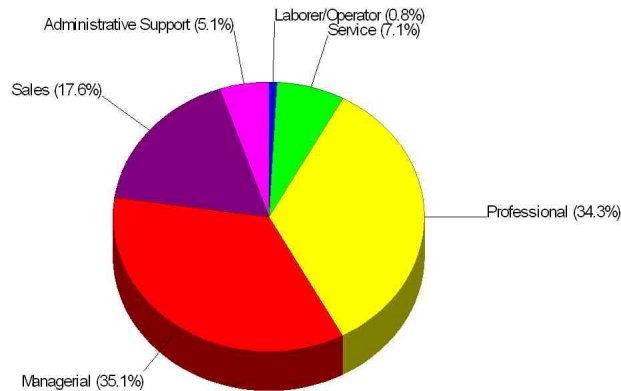

**Household Characteristics
For City of Cherry Hills Village**

**85.5% Married
44.4% With Children**

Prepared by Larry Hotz, CRS, BROKER

Larry Hotz, CRS, BROKER

Office: (877)378-8213

email: Larry@LarryHotz.com

Web: LARRYHOTZ.HomeLog.com

**Adult Education Level
For City of Cherry Hills Village**

**97.9% High School Graduates
78.3% College Graduates**

**Employment
For City of Cherry Hills Village**

Average Travel Time To Work = 23.0 Minutes

Occupation

Prepared by Larry Hotz, CRS, BROKER

Larry Hotz, CRS, BROKER

Office: (877)378-8213

email: Larry@LarryHotz.com

Web: LARRYHOTZ.HomeLog.com

**Income
For Area of Southwest Arapahoe**

**Population
For Area of Southwest Arapahoe**