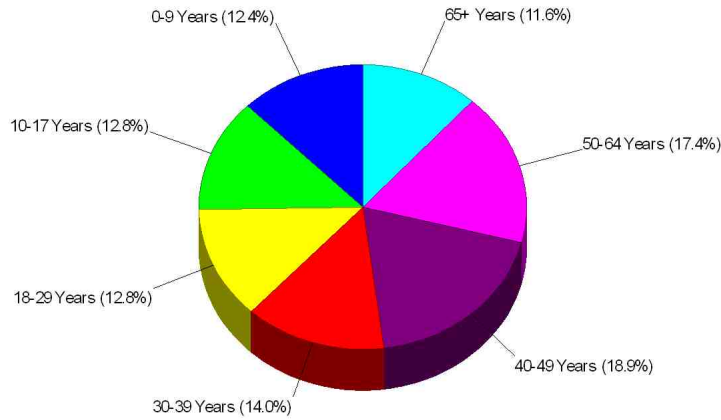

Population = 196,733
Land Area = 69.4 Square Miles

Prepared by Larry Hotz, CRS, BROKER

Larry Hotz, CRS, BROKER

Office: (877)378-8213

email: Larry@LarryHotz.com

Web: LARRYHOTZ.HomeLog.com

**Age Breakdown
For Area of Southwest Arapahoe
Average Age = 38.7 Years**

**Household Characteristics
For Area of Southwest Arapahoe**

**55.2% Married
33.6% With Children**

Prepared by Larry Hotz, CRS, BROKER

Larry Hotz, CRS, BROKER

Office: (877)378-8213

email: Larry@LarryHotz.com