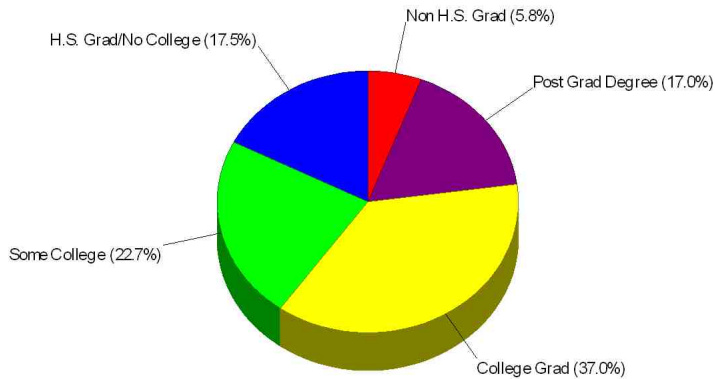

Population = 196,733
Land Area = 69.4 Square Miles

Prepared by Larry Hotz, CRS, BROKER

Larry Hotz, CRS, BROKER

Office: (877)378-8213

email: Larry@LarryHotz.com

Web: LARRYHOTZ.HomeLog.com

**Age Breakdown
For Area of Southwest Arapahoe
Average Age = 38.7 Years**

**Household Characteristics
For Area of Southwest Arapahoe**

**55.2% Married
33.6% With Children**

Prepared by Larry Hotz, CRS, BROKER

Larry Hotz, CRS, BROKER

Office: (877)378-8213

email: Larry@LarryHotz.com

Web: LARRYHOTZ.HomeLog.com

**Adult Education Level
For Area of Southwest Arapahoe**

**94.2% High School Graduates
54.0% College Graduates**

**Employment
For Area of Southwest Arapahoe**

Average Travel Time To Work = 25.6 Minutes