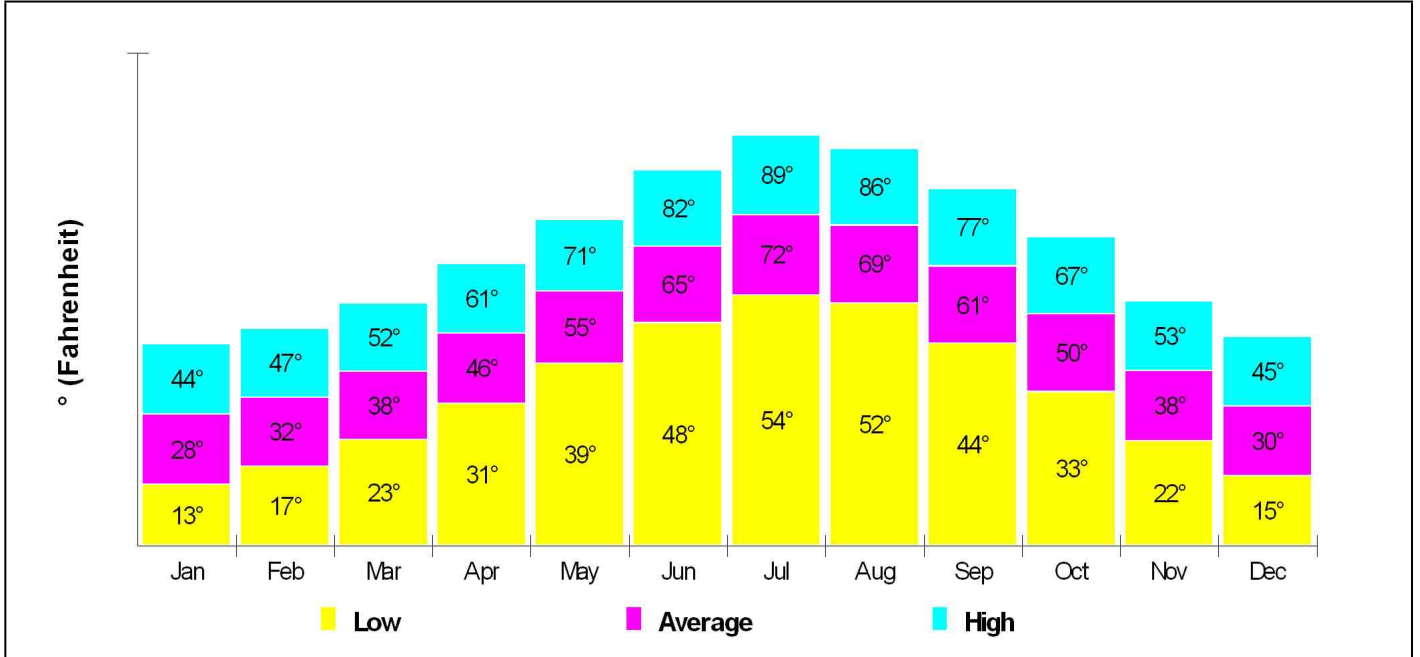

Larry Hotz, CRS, BROKER

Office: (877)378-8213

email: Larry@LarryHotz.com

Web: LARRYHOTZ.HomeLog.com

Temperature
Measured at CHERRY CREEK DAM, CO (elevation = 5,647ft.)