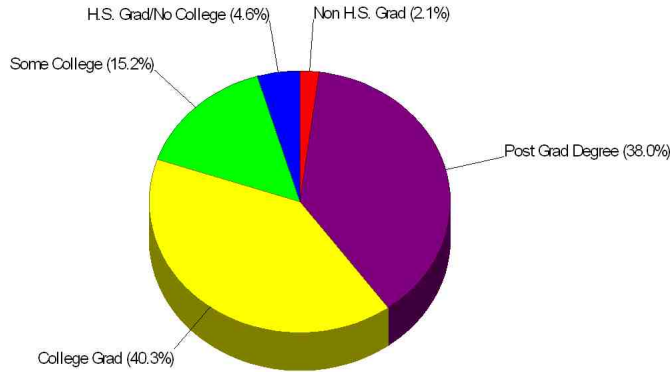

Population = 6,421
Land Area = 6.2 Square Miles

Larry Hotz, CRS, BROKER

Office: (877)378-8213

email: Larry@LarryHotz.com

Web: LARRYHOTZ.HomeLog.com

**Age Breakdown
For City of Cherry Hills Village**

Average Age = 43.6 Years

**Household Characteristics
For City of Cherry Hills Village**

**85.5% Married
44.4% With Children**

Prepared by Larry Hotz, CRS, BROKER

Larry Hotz, CRS, BROKER

Office: (877)378-8213

email: Larry@LarryHotz.com

Web: LARRYHOTZ.HomeLog.com

**Adult Education Level
For City of Cherry Hills Village**

**97.9% High School Graduates
78.3% College Graduates**

**Employment
For City of Cherry Hills Village**

Average Travel Time To Work = 23.0 Minutes