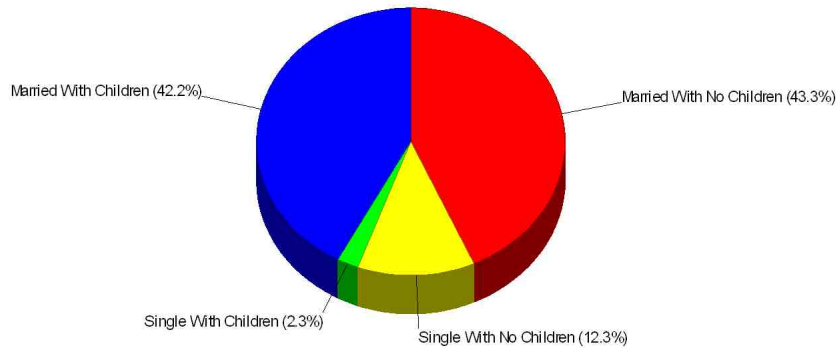

Population = 6,421
Land Area = 6.2 Square Miles

Larry Hotz, CRS, BROKER

Office: (877)378-8213

email: Larry@LarryHotz.com

Web: LARRYHOTZ.HomeLog.com

**Age Breakdown
For City of Cherry Hills Village**

Average Age = 43.6 Years

**Household Characteristics
For City of Cherry Hills Village**

**85.5% Married
44.4% With Children**

Prepared by Larry Hotz, CRS, BROKER

Larry Hotz, CRS, BROKER

Office: (877)378-8213

email: Larry@LarryHotz.com