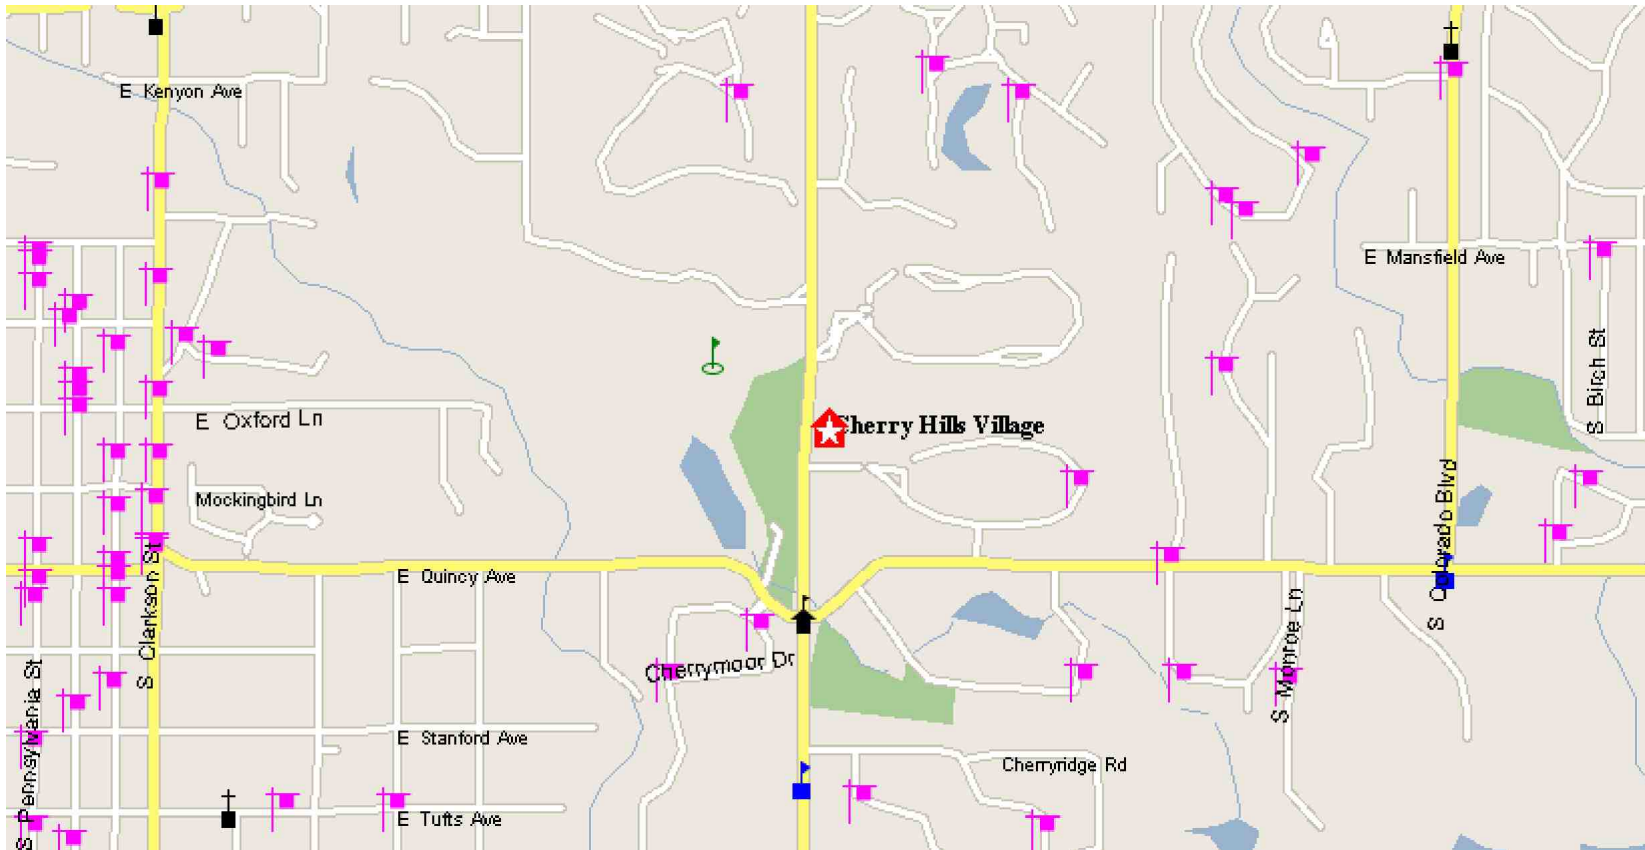

Larry Hotz, CRS, BROKER

Office: (877)378-8213

email: Larry@LarryHotz.com

Web: LARRYHOTZ.Homelog.com

CHERRY HILLS VILLAGE, CITY OF, CO

Income For City of Cherry Hills Village

Population For City of Cherry Hills Village