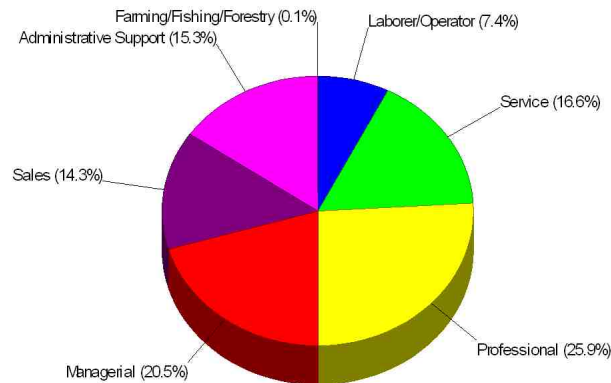

**Household Characteristics
For Area of Southwest Arapahoe**

**55.2% Married
33.6% With Children**

Prepared by Larry Hotz, CRS, BROKER

Larry Hotz, CRS, BROKER

Office: (877)378-8213

email: Larry@LarryHotz.com

Web: LARRYHOTZ.HomeLog.com

**Adult Education Level
For Area of Southwest Arapahoe**

**94.2% High School Graduates
54.0% College Graduates**

**Employment
For Area of Southwest Arapahoe**

Average Travel Time To Work = 25.6 Minutes