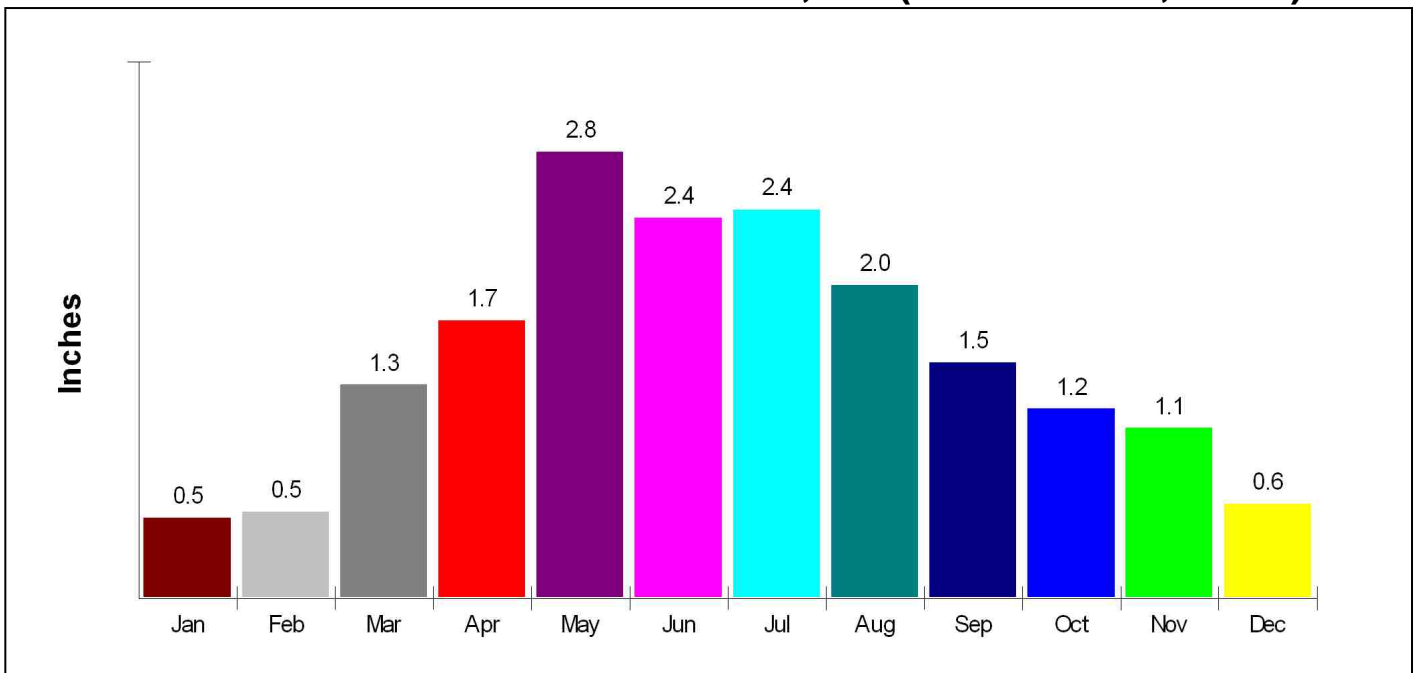

Average Precipitation
Measured at CHERRY CREEK DAM, CO (elevation = 5,647ft.)

Prepared by Larry Hotz, CRS, BROKER