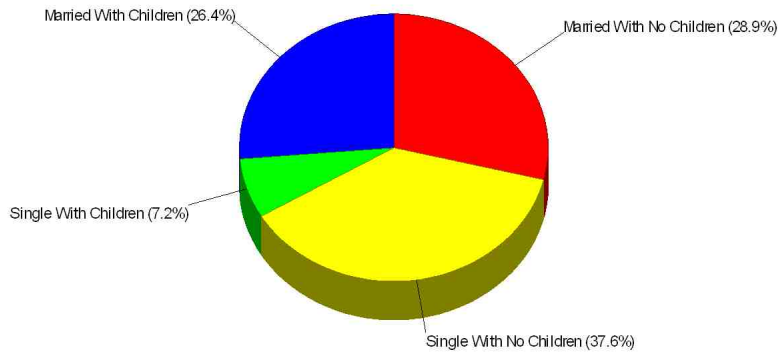

Population = 196,733
Land Area = 69.4 Square Miles

Prepared by Larry Hotz, CRS, BROKER

Larry Hotz, CRS, BROKER

Office: (877)378-8213

email: Larry@LarryHotz.com

Web: LARRYHOTZ.HomeLog.com

**Age Breakdown
For Area of Southwest Arapahoe
Average Age = 38.7 Years**

**Household Characteristics
For Area of Southwest Arapahoe**

**55.2% Married
33.6% With Children**

Prepared by Larry Hotz, CRS, BROKER

Larry Hotz, CRS, BROKER

Office: (877)378-8213

email: Larry@LarryHotz.com