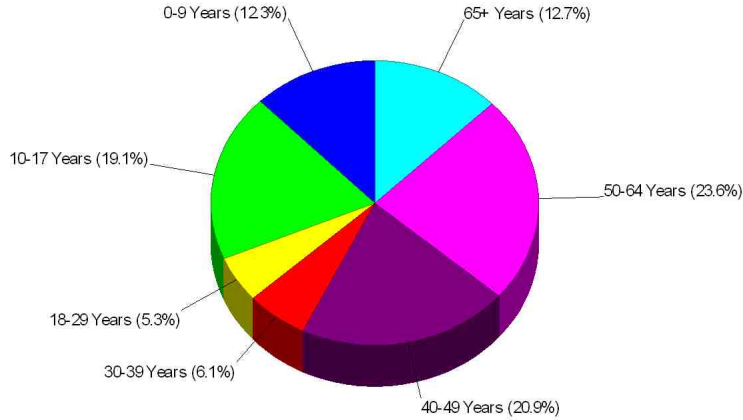

Population = 6,421
Land Area = 6.2 Square Miles

Larry Hotz, CRS, BROKER

Office: (877)378-8213

email: Larry@LarryHotz.com

Web: LARRYHOTZ.HomeLog.com

**Age Breakdown
For City of Cherry Hills Village**

Average Age = 43.6 Years

**Household Characteristics
For City of Cherry Hills Village**

**85.5% Married
44.4% With Children**

Prepared by Larry Hotz, CRS, BROKER

Larry Hotz, CRS, BROKER

Office: (877)378-8213

email: Larry@LarryHotz.com