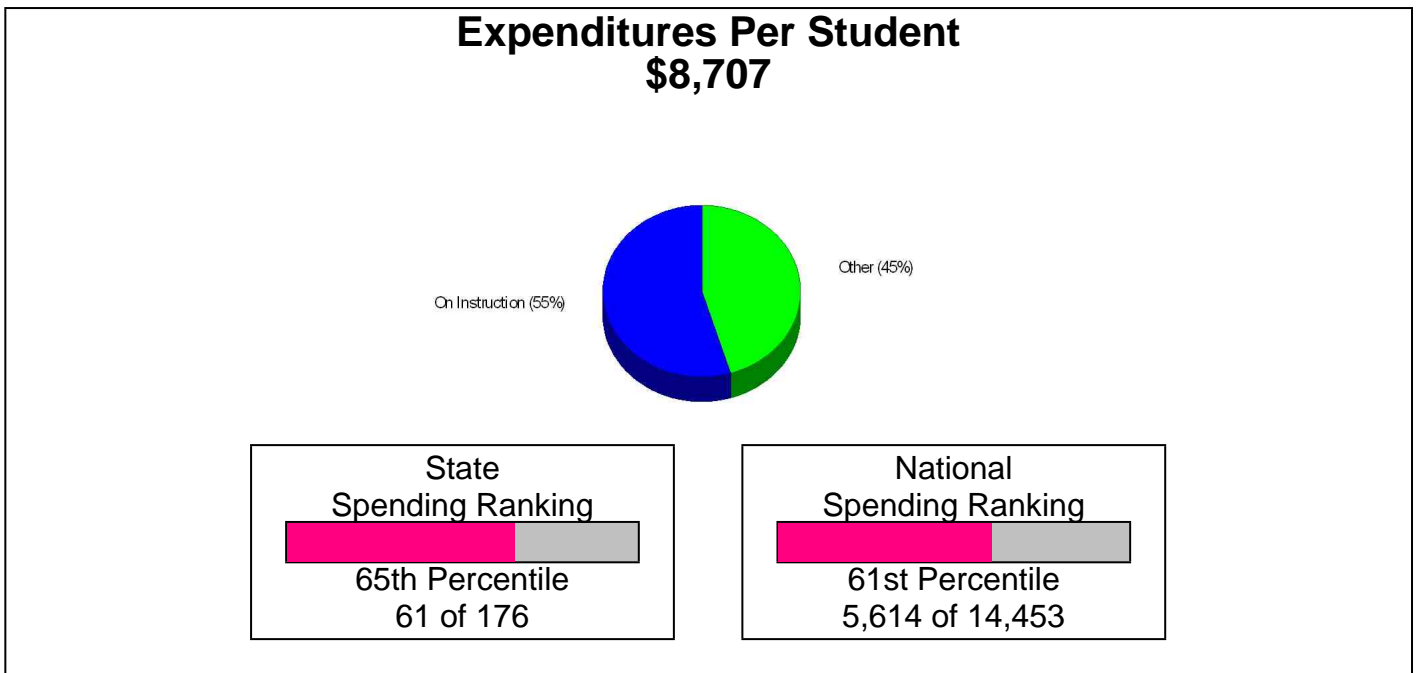

**Expenditures Per Student
\$8,707**

Prepared by Larry Hotz, CRS, BROKER

Larry Hotz, CRS, BROKER

Office: (877)378-8213

email: Larry@LarryHotz.com

Web: LARRYHOTZ.HomeLog.com

School Funding FOR CHERRY CREEK 5