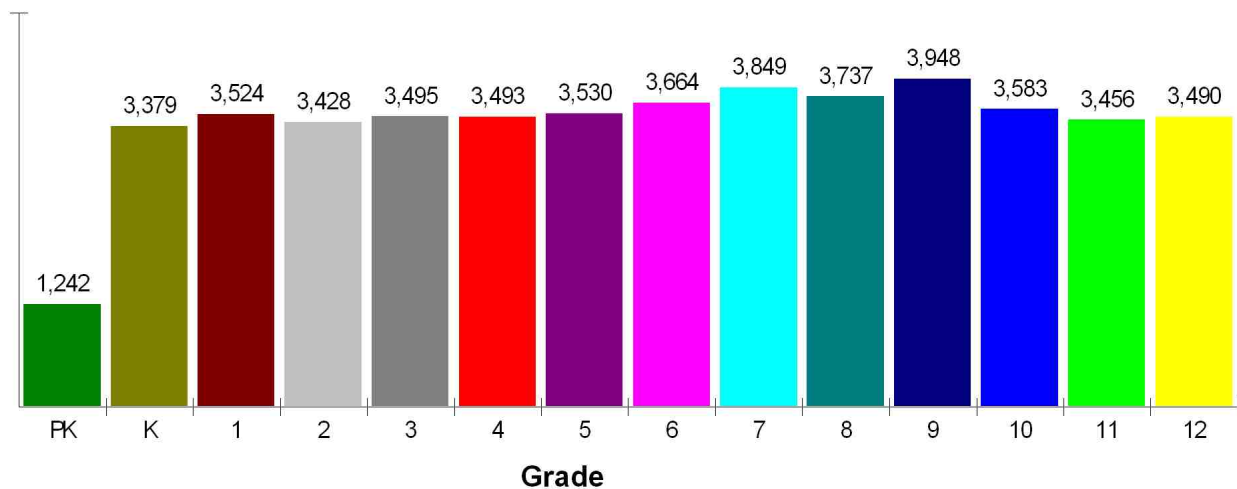

Larry Hotz, CRS, BROKER

Office: (877)378-8213

email: Larry@LarryHotz.com

Web: LARRYHOTZ.HomeLog.com

**General Facts
FOR CHERRY CREEK 5**

**CHERRY CREEK 5
4700 SOUTH YOSEMITE STREET
GREENWOOD VILLAGE, CO 80111**

Type:	(303)773-1184	Independent Local District
Grade Range:		PK - 12
Schools:		50
Teacher:		2,798
Students:		47,818
Student/Teacher Ratio:		17.1 To 1
Student/Librarian Ratio:		838.9 To 1
Secondary Student/Guidance Ratio:		200.8 To 1

**Student Enrollment By Grade
FOR CHERRY CREEK 5**

Total Enrollment = 47,818

National Enrollment Ranking: 124 of 15,679 (99th Percentile)

State Enrollment Ranking: 3 of 162 (98th Percentile)

Prepared by Larry Hotz, CRS, BROKER